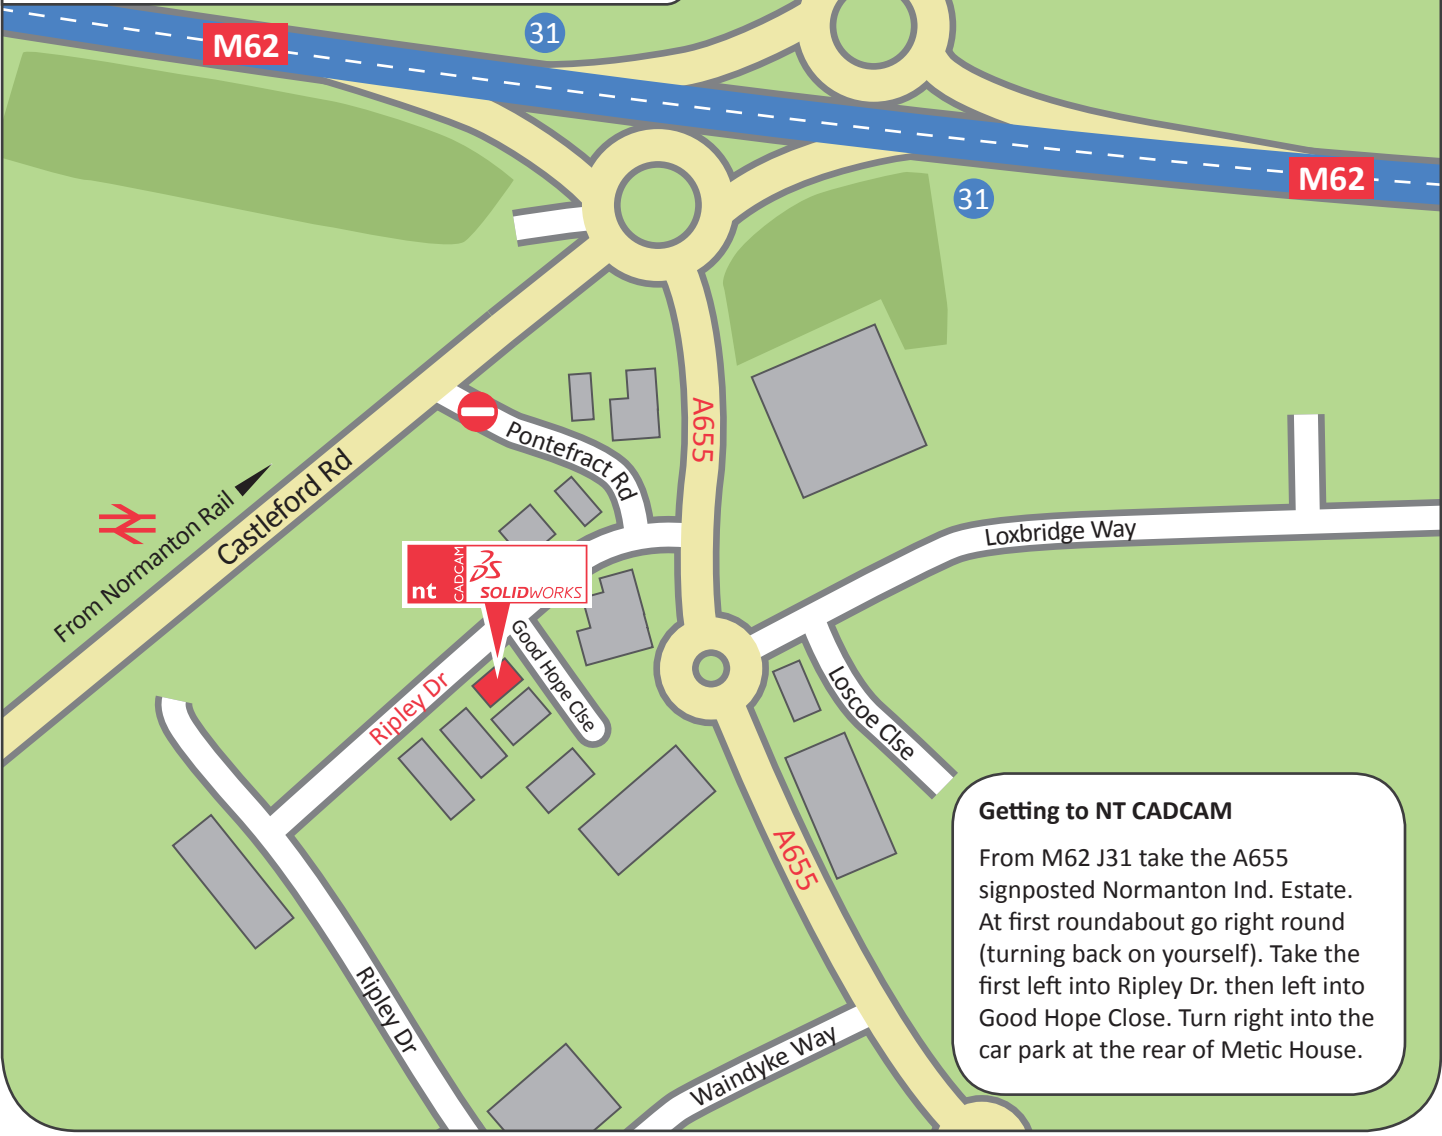

Metic House
Ripley Drive
Normanton
West Yorkshire
WF6 1QT

☎ 01924 227227

Getting to NT CAD/CAM

From M62 J31 take the A655 signposted Normanton Ind. Estate. At first roundabout go right round (turning back on yourself). Take the first left into Ripley Dr. then left into Good Hope Close. Turn right into the car park at the rear of Metic House.